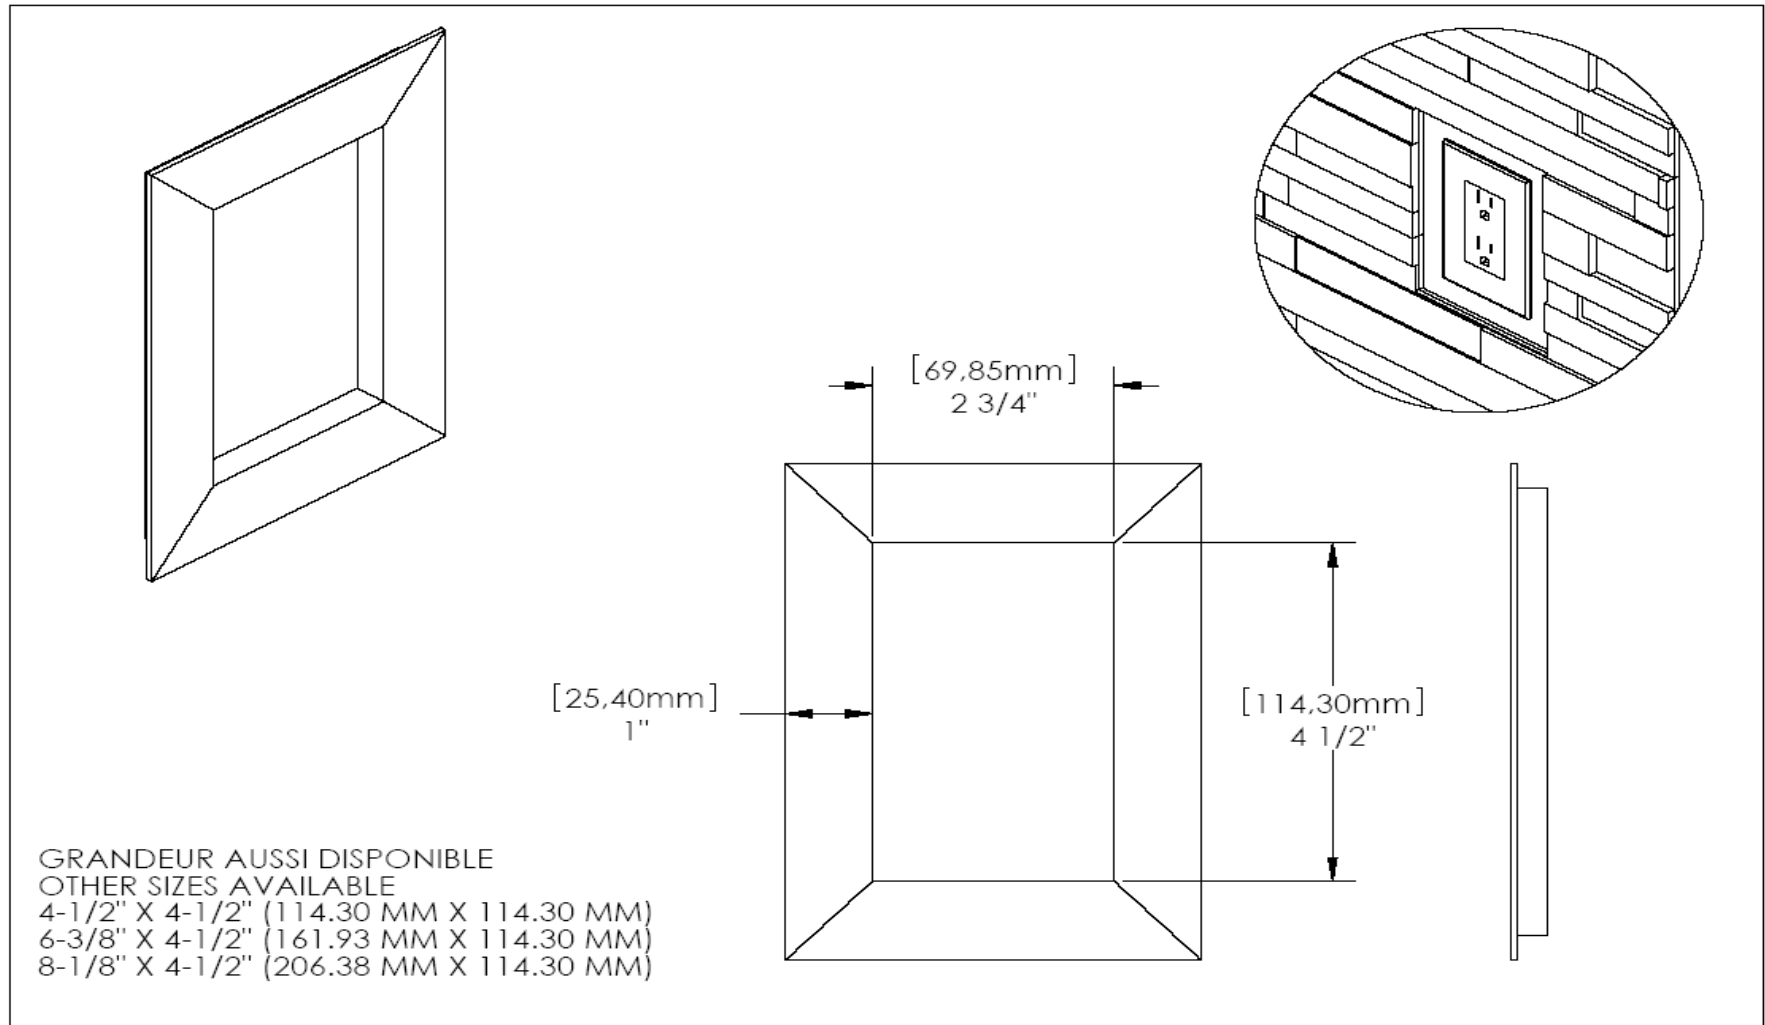

Textura Recycled Electrical Outlet

**This profile available in all colors