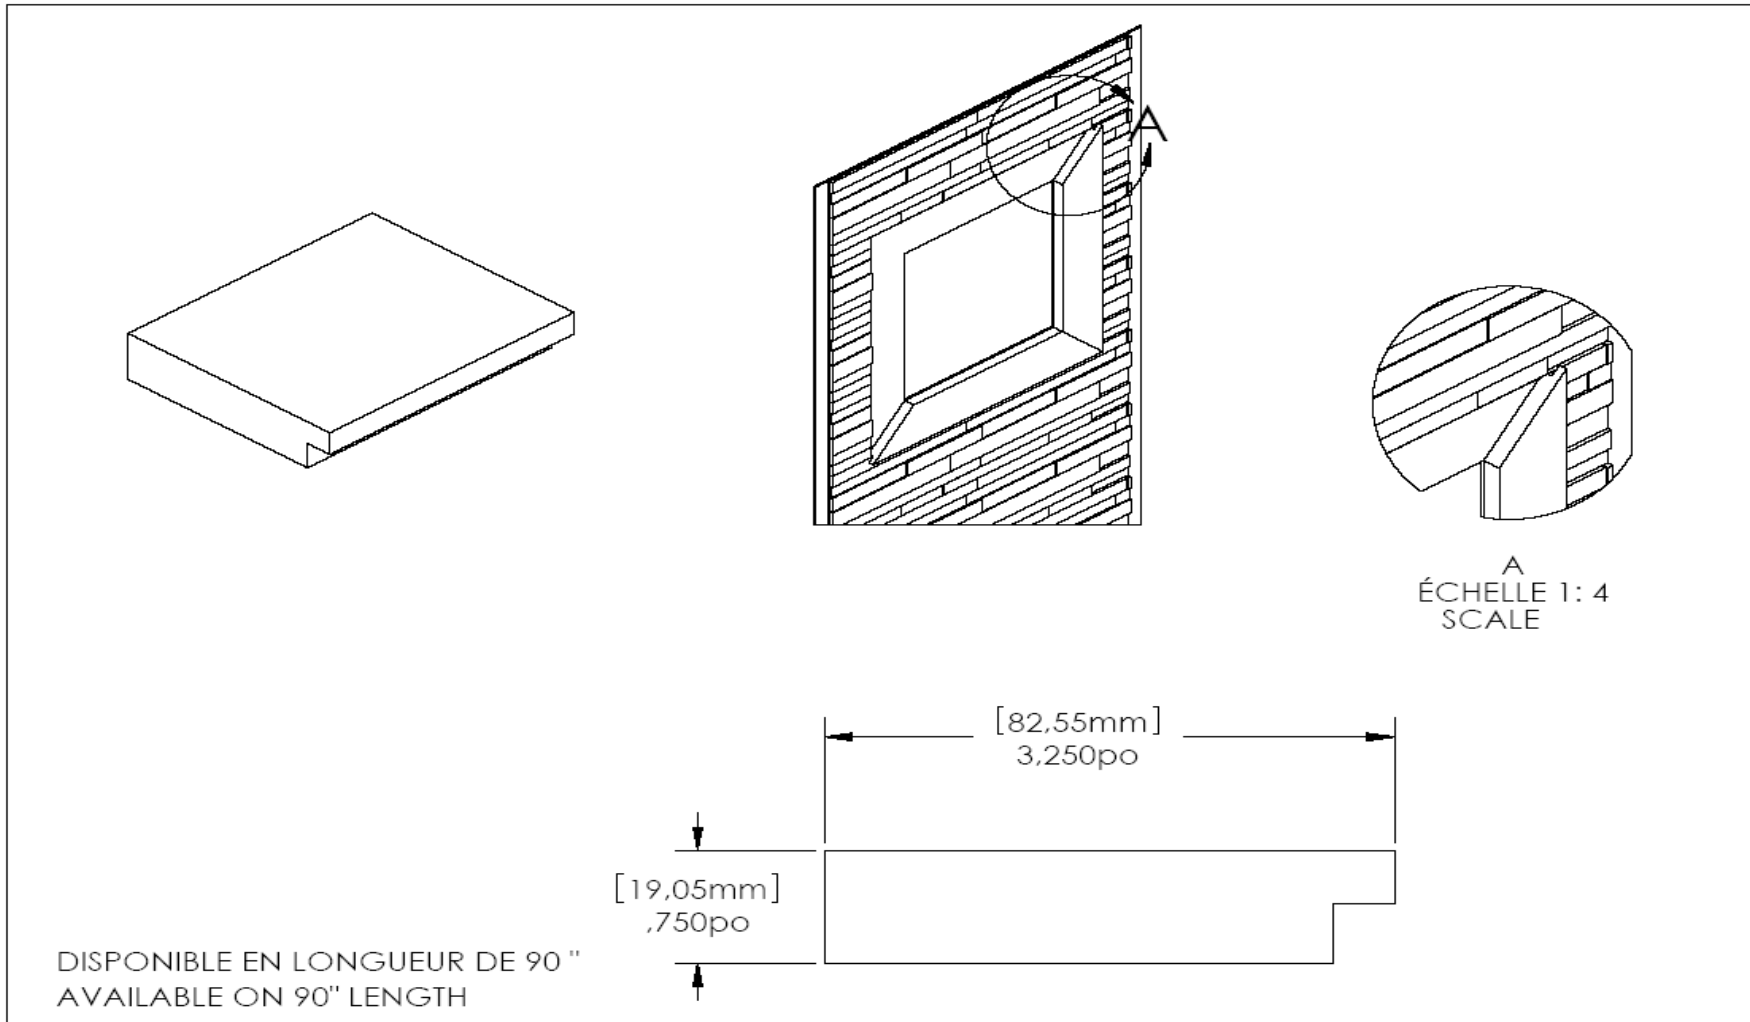

Textura Recycled Contour Molding

DISPONIBLE EN LONGUEUR DE 90"
AVAILABLE ON 90" LENGTH

**This profile available in all Colors

Textura Recycled Door/Window Molding

** This profile available in Midnight Maple and Walnut Only