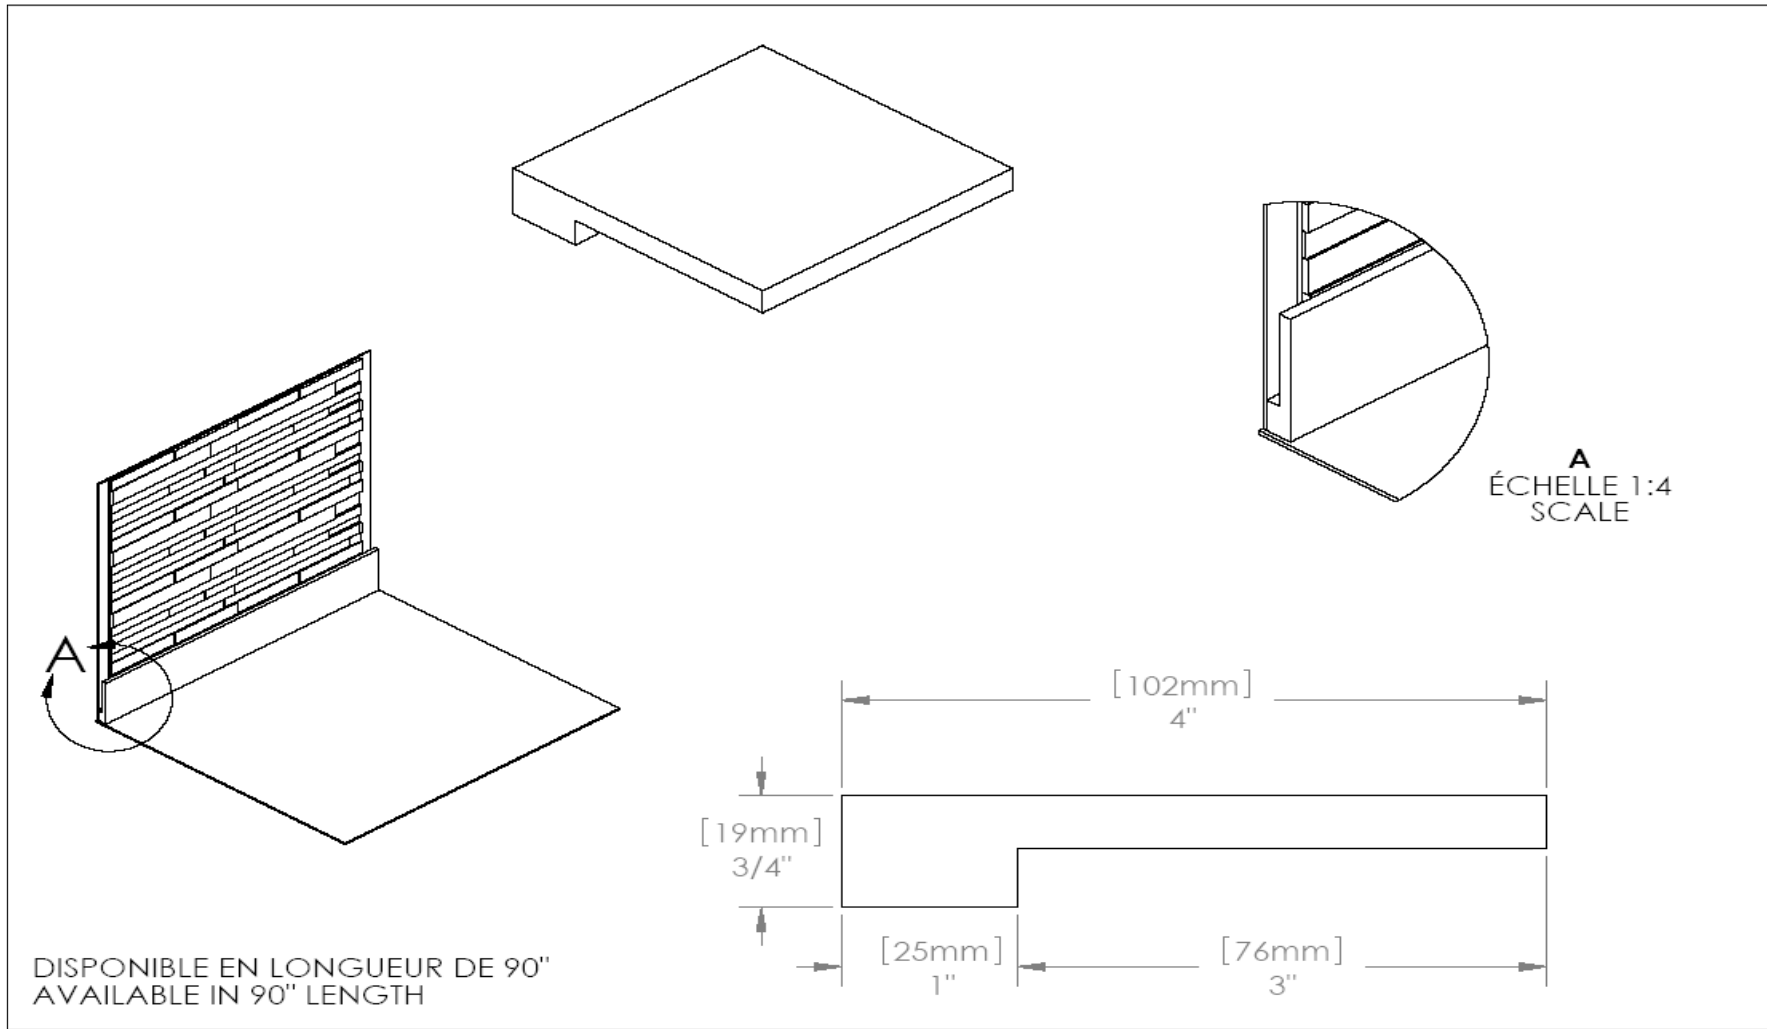

Textura Recycled Base Board

**This profile available in Midnight Maple and Walnut colors only