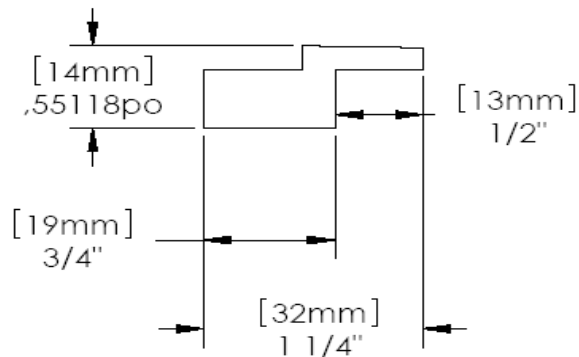

Textura Recycled Contour Molding

DISPONIBLE EN LONGUEUR DE 90"
AVAILABLE ON 90" LENGTH

**This profile available in all Colors

Textura Recycled Door/Window Molding

** This profile available in Midnight Maple and Walnut Only